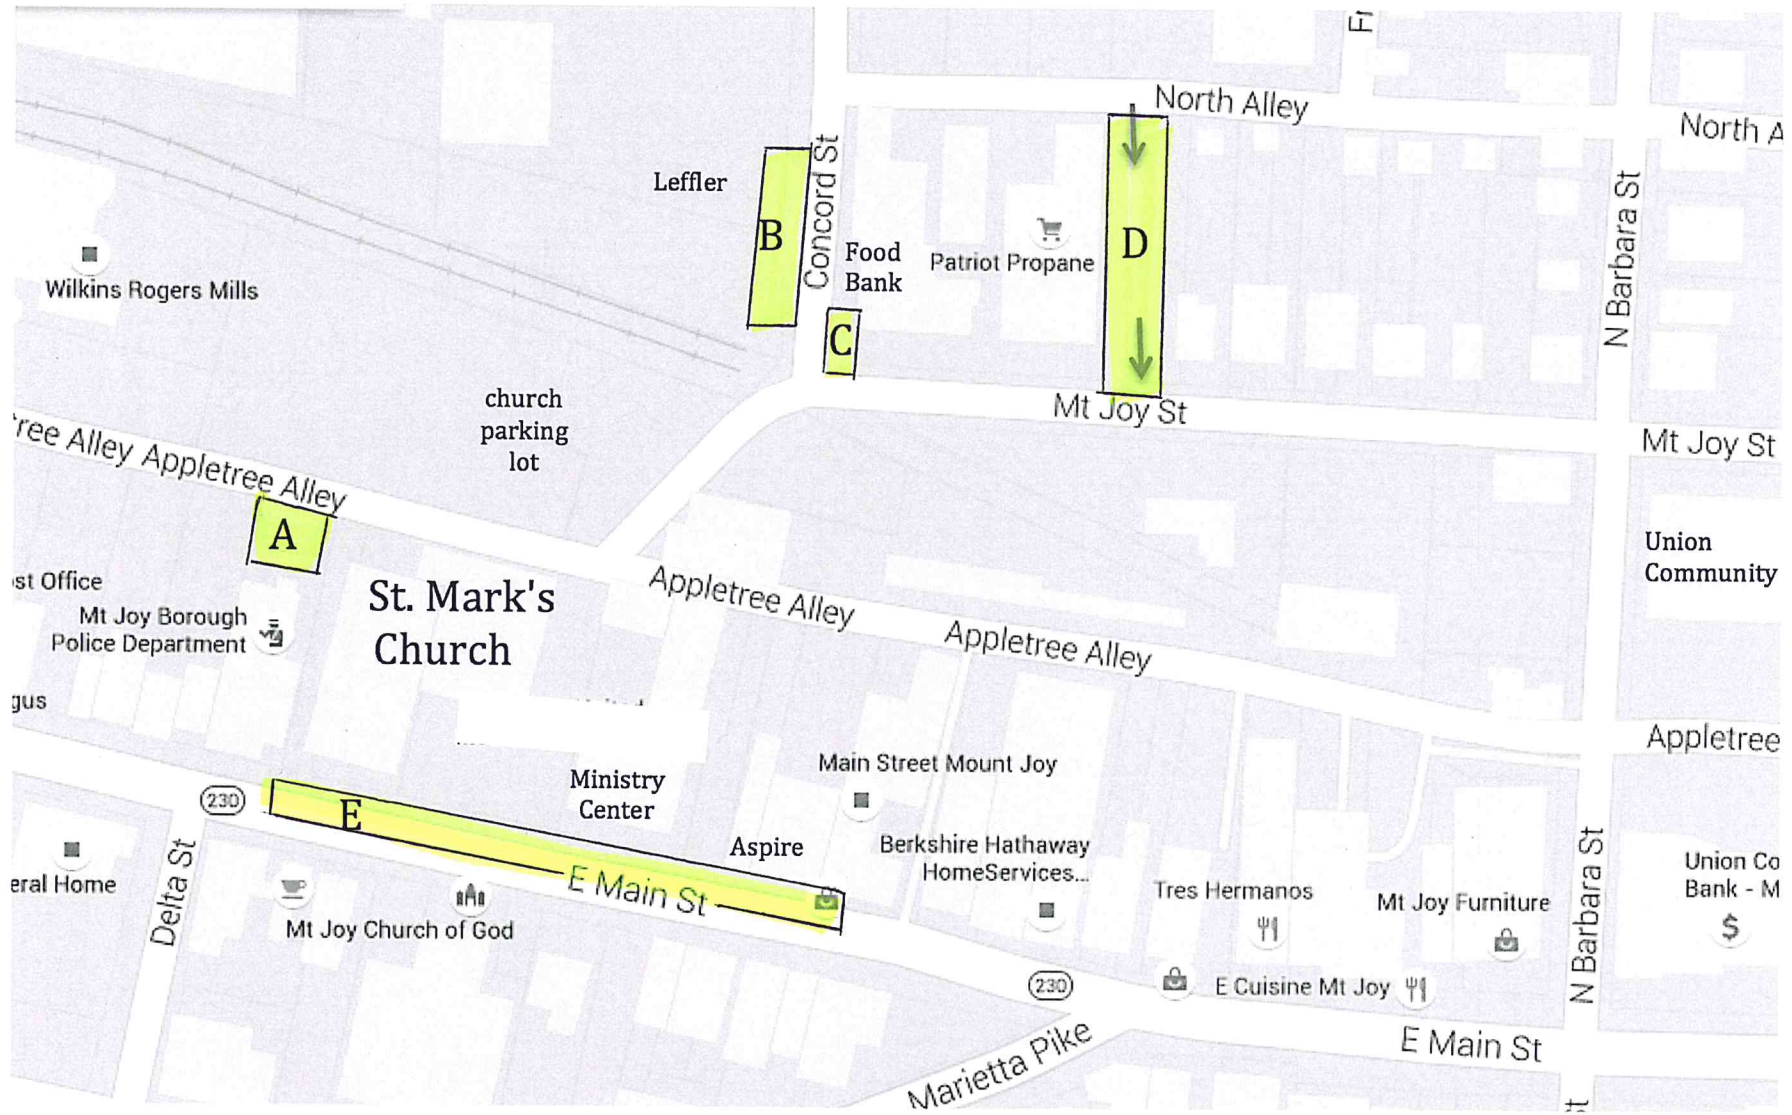

St. Mark's Off-site Parking Map

A-Borough parking
B-Leffler fence area
C-Food Bank

D-Leffler/Patriot lot east of the building (one-way-enter from the back)
E-Main Street